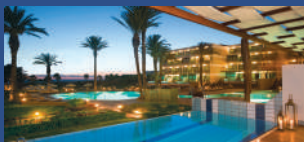

LOCATION

- 15 km from Pafos Airport
- 1.5 km from resort centre
- 140 km from Larnaca Airport

- 2.5 km from Pafos fishing harbour
- 50 metres to the nearest bars and restaurants

ACCOMMODATION

- Classic rooms
- Superior rooms
- Superior Deluxe rooms
- Junior Suites
- Executive One bedroom suites sea view

ROOM FEATURES

- Fruit & wine upon arrival
- Luxury bathrooms featuring bath tub or walk-in shower, with rainshower & flexible hose shower
- Hairdryer
- Bathroom scales
- Make up/shaving mirror
- Deluxe bathroom toiletries
- Bathrobes & slippers
- Beach towels
- Flat screen LCD satellite 32 inch TV & Radio
- High-Speed Wi-Fi (free)
- USB Socket
- Central A/C (May-October) and central heating (November - April)
- Free coffee and tea making facilities replenished daily
- Espresso machine
- Fridge (Mini bar on request)
- Ironing facilities
- Safety deposit box (free) (Laptop size)
- Luxury Beds (King size bed - Twin Beds on request)
- Balconies
- Premium wood effect flooring
- Free Sauna & Steam Bath (subject to availability)

ELITE CLASS BENEFITS FOR SUPERIOR ROOMS & SUITES